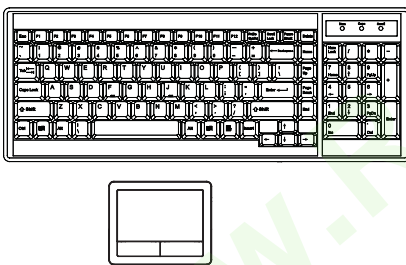

Standard Keyboard

n keyboard integrated with touchpad

b keyboard integrated with trackball

Supporting layouts

America		United States				
EMEA						
	United Kingdom	Germany	France	Spain	Norway	
	Italy	Russia	Switzerland	Netherlands	Portugal	
	Asia					
	China	Japan	Korea	Arabia	Turkey	

Keyboard Options

* US layout only

Mn Mac keyboard with touchpad

Mb Mac keyboard with trackball

Sn SUN keyboard with touchpad

Sb SUN keyboard with trackball